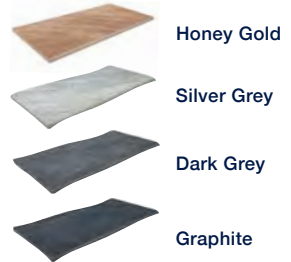

Bradstone Smooth Natural Sandstone Steps