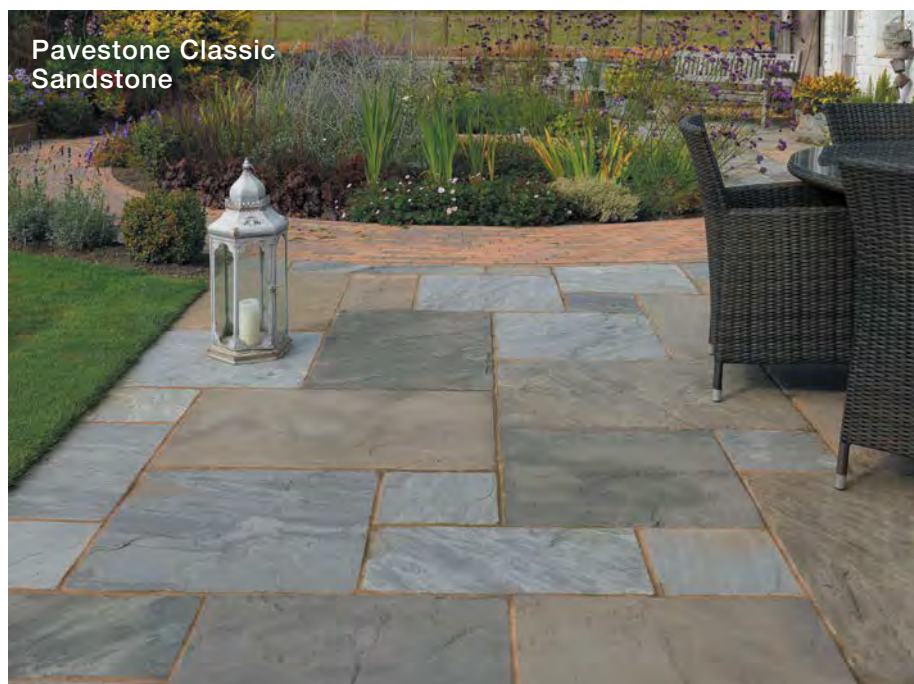

Paving

PRODUCTS	COLOURS	DIMENSIONS	PRICE PER UNIT/PACK		PRICE PER M²		STOCKED
			EXC VAT	INC VAT	EXC VAT	INC VAT	
Natural Sandstone	- Silver Grey	300 x 300mm 8.15m² (85 units)	£2.52	£3.02	£26.27	£31.52	✓
	- Fossil Buff	600 x 300mm 16.1m² pack (85 units)	£4.97	£5.96	£26.23	£31.47	✓
	- Sunset Buff	600 x 600mm 14.90m² pack (40 units)	£9.79	£11.74	£26.27	£31.53	✓
	- Autumn Green	900 x 600mm 15.5m² pack (28 units)	£14.54	£17.44	£26.26	£31.51	✓
		Mixed Patio Pack 15.3m² (900 x 600mm, 600 x 600mm, 600 x 300mm, 300 x 300mm)	£365.39	£438.47	£23.88	£28.66	✓
		2 Ring Circle 2.46m	£395.00	£474.00	-	-	☎
		Squaring Off Kit for 2 Ring Circle 2.72m	£286.00	£343.20	-	-	☎
		3 Ring Circle 3.3m	£620.00	£744.00	-	-	☎
		Squaring Off Kit for 3 Ring Circle 3.65m	£360.00	£432.00	-	-	☎
Pavestone Classic Sandstone	- Old Black	20.70m² Patio Pack (900 x 600mm, 600 x 600mm, 600 x 290mm, 290 x 290mm)	£1,050.86	£1,261.03	£50.77	£60.92	☎
		7.20m² Patio Pack (900 x 600mm, 600 x 600mm, 600 x 290mm, 290 x 290mm)	£346.59	£415.90	£48.14	£57.76	☎

☎ SPECIAL ORDER – SPEAK TO STAFF AT YOUR NEAREST BRANCH FOR MORE INFORMATION