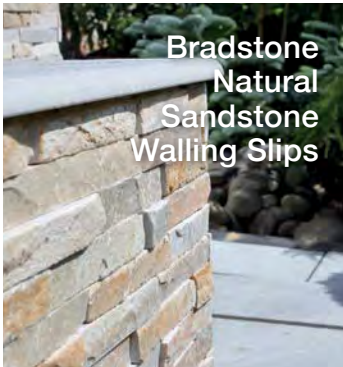

Natural Stone Walling

PRODUCTS	COLOURS	DIMENSIONS	PRICE PER UNIT/PACK		STOCKED			
			EXC VAT	INC VAT				
Bradstone Natural Sandstone Walling Slips	- Fossil Buff	Slip 650 x 150mm	£38.16	£45.79	☎			
	- Sunset Buff	0.54m² pack (6 units)						
Bradstone Natural Sandstone Walling Slips	- Silver Grey	Slip 650 x 150mm	£41.16	£49.39	☎			
	- Blue-Black	0.54m² pack (6 units)						
Bradstone Natural Slate Slips	- Rustic Gold	Slip 650 x 150mm	£38.16	£45.79	☎			
	- Blue-Black	0.54m² pack (6 units)						
Bradstone Prestige Walling Slips	- Cognac	Slip 385 x 75mm	£34.82	£41.78	☎			
	- Gris	0.87m² pack (30 units)						
Bradstone Mode Profiled Coping	- Honey Gold	Coping 600 x 300mm	£78.05	£93.66	✓			
	- Silver Grey	1.8m² pack (3 units)						
	- Graphite	☎						
	- Dark Grey	☎						
Bradstone Natural Sandstone Coping	- Fossil Buff	450 x 160 x 40mm Coping (28 units)	£7.61	£9.14	✓			
Bradstone Natural Sandstone Walling	- Fossil Buff	5.7m² Mixed Pack (325x100mm, 270x100mm, 215x100mm)	£831.88	£998.25	☎			
	- Silver Grey	5.7m² Mixed Pack (325x100mm, 270x100mm, 215x100mm)				£1,000.97	£1,201.17	☎

☎ SPECIAL ORDER – SPEAK TO STAFF AT YOUR NEAREST BRANCH FOR MORE INFORMATION