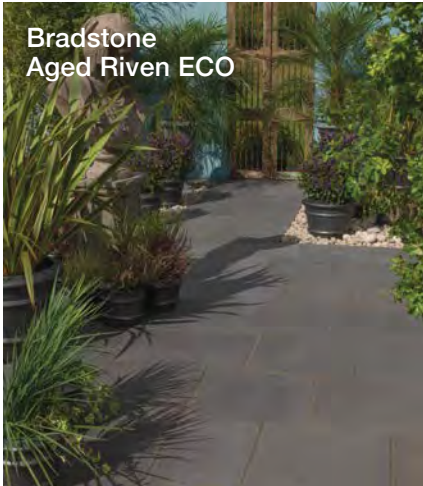

Paving

PRODUCTS	COLOURS	DIMENSIONS	PRICE PER UNIT/PACK		PRICE PER M²		STOCKED
			EXC VAT	INC VAT	EXC VAT	INC VAT	
Bradstone Old Riven ECO	- Autumn Gold	300 x 300mm 8.36m² pack (87 units)	£4.04	£4.85	£42.04	£50.45	✓
	- Autumn Bronze	600 x 300mm 16.45m² pack (87 units)	£7.33	£8.80	£38.77	£46.52	✓
	- Autumn Cotswold	600 x 600mm 10.79m² pack (29 units)	£13.44	£16.13	£36.12	£43.35	✓
	- Autumn Silver	9.90m² Patio Pack (600 x 600mm, 600 x 300mm, 300 x 300mm)	£374.06	£448.87	£37.78	£45.34	☎
	- Autumn Cotswold - Autumn Silver	2.4m Circle Pack	£300.46	£360.55	-	-	☎
Bradstone Aged Riven ECO	- Dark Grey	450 x 300mm 9.98m² pack (70 units)	£4.13	£4.96	£28.97	£34.76	✓
		9.72m² Patio Pack (600 x 450mm, 450 x 450mm, 300 x 450mm)	£278.31	£333.97	£28.63	£34.36	✓
Bradstone Stonewood Sleeper ECO	- Antique Brown	600 x 250 x 40mm	£10.08	£12.10	£67.20	£80.64	✓
		900 x 250 x 50mm	£15.88	£19.06	£70.58	£84.69	✓
		250 x 250 x 40mm Corner Sleeper	£5.20	£6.24	-	-	✓

☎ SPECIAL ORDER – SPEAK TO STAFF AT YOUR NEAREST BRANCH FOR MORE INFORMATION