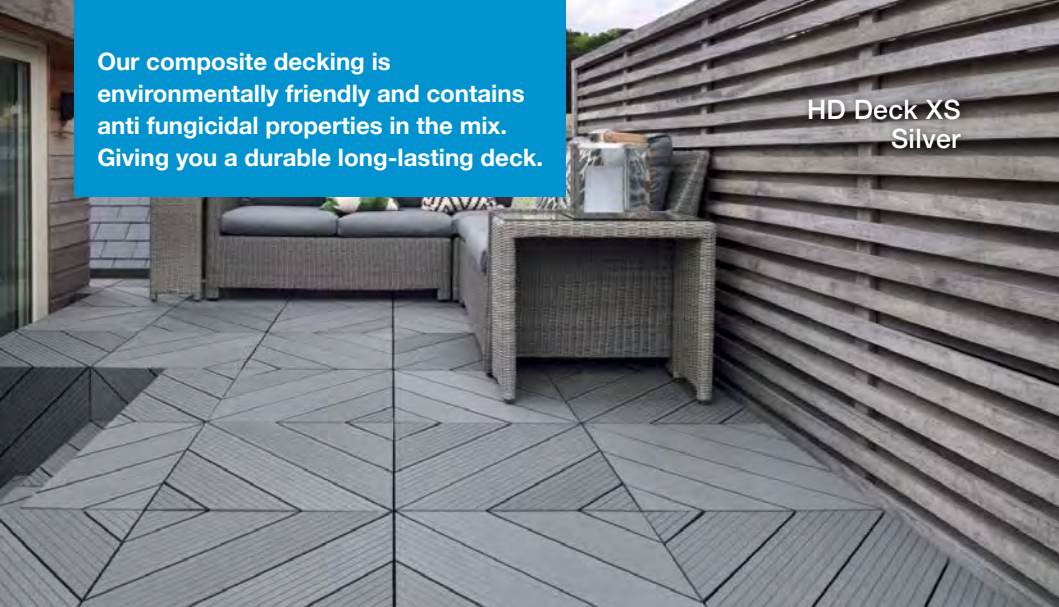

Our composite decking is environmentally friendly and contains anti fungicidal properties in the mix. Giving you a durable long-lasting deck.

HD Deck XS
Silver