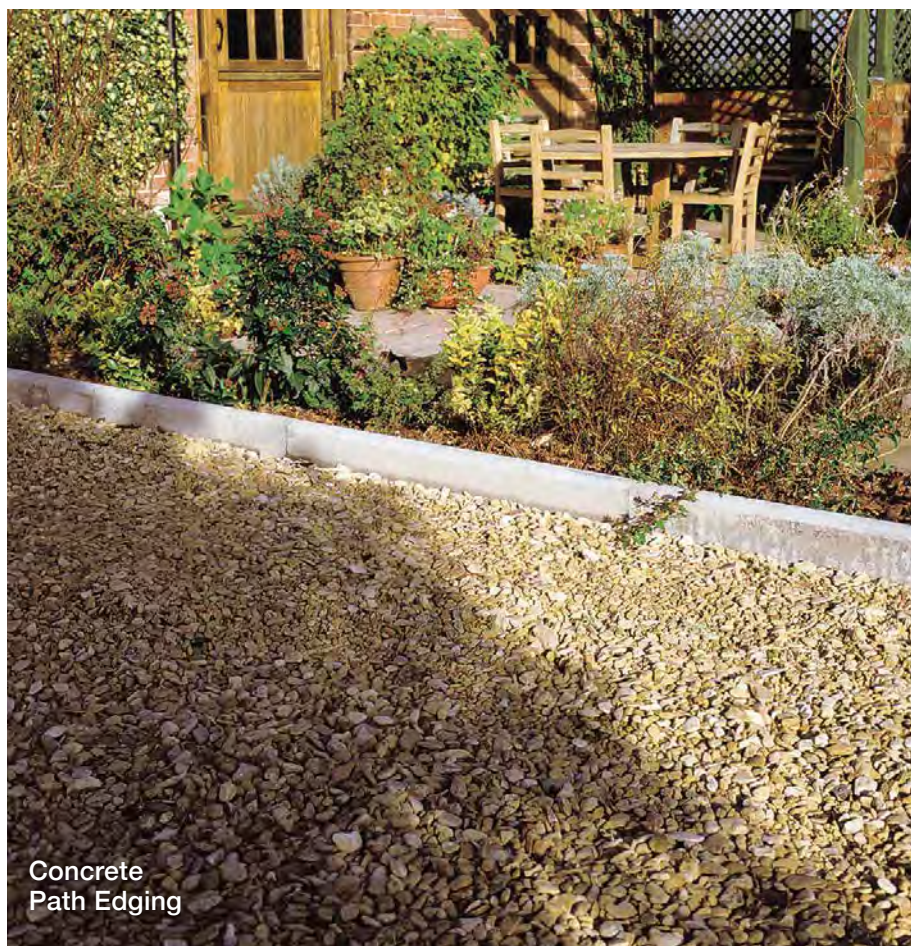

Concrete Path Edging Flat Top

Concrete Path Edging Round Top

Landscaping Features

PRODUCTS	COLOURS	DIMENSIONS	PRICE PER UNIT/PACK		STOCKED
			EXC VAT	INC VAT	
Concrete Path Edgings Flat Top	- Grey	915 x 150 x 50mm	£4.99	£5.99	✓
Concrete Path Edgings Bullnosed	- Grey	915 x 150 x 50mm	£4.99	£5.99	✓
Concrete Path Edgings Round Top	- Grey	915 x 150 x 50mm	£6.77	£8.12	✓

☎ SPECIAL ORDER – SPEAK TO STAFF AT YOUR NEAREST BRANCH FOR MORE INFORMATION

Concrete Path Edging Bullnosed