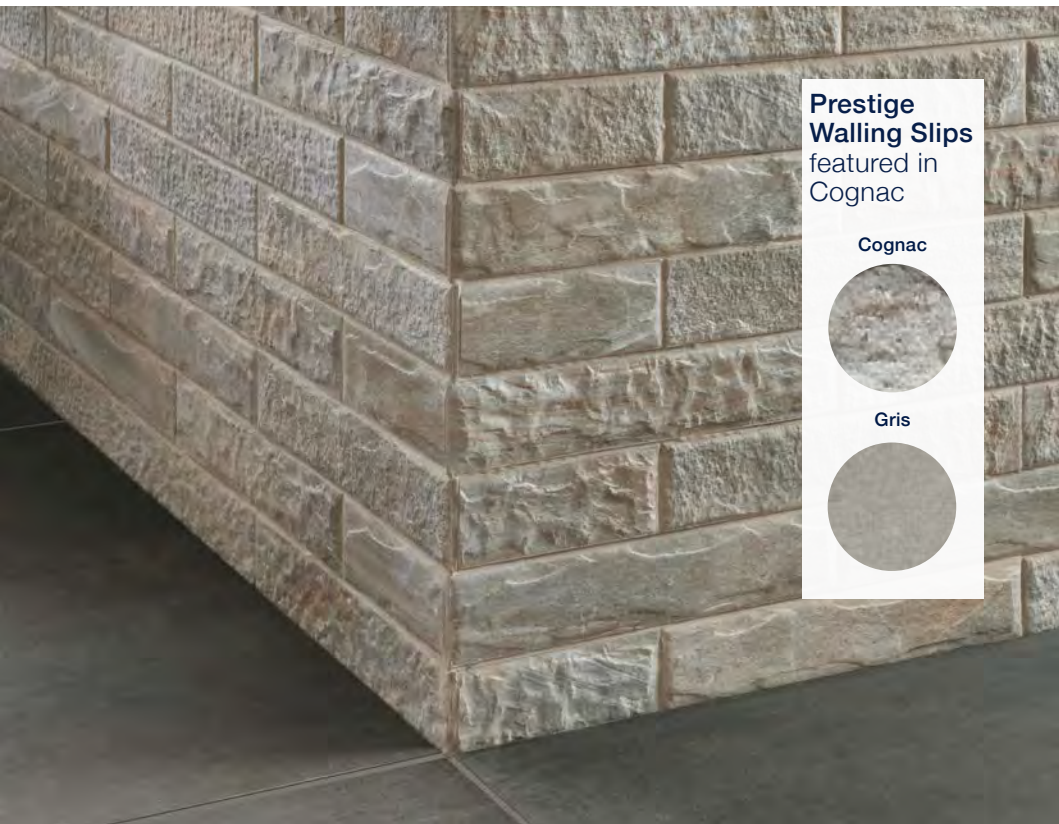

Rustic Gold

Blue Black

**Prestige  
Walling Slips**  
featured in  
Cognac

Cognac

Gris

We partner with Bradstone, part of Aggregate Industries UK - the first company in the world to achieve a Responsible Sourcing Certificate from BRE Global.