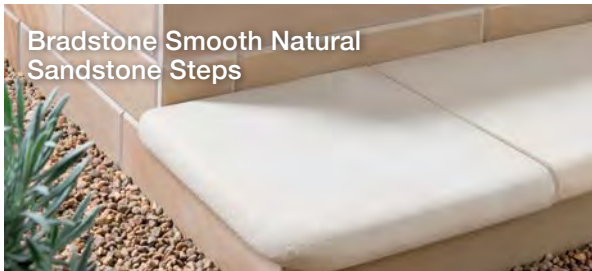

Bradstone Smooth Natural Sandstone Steps