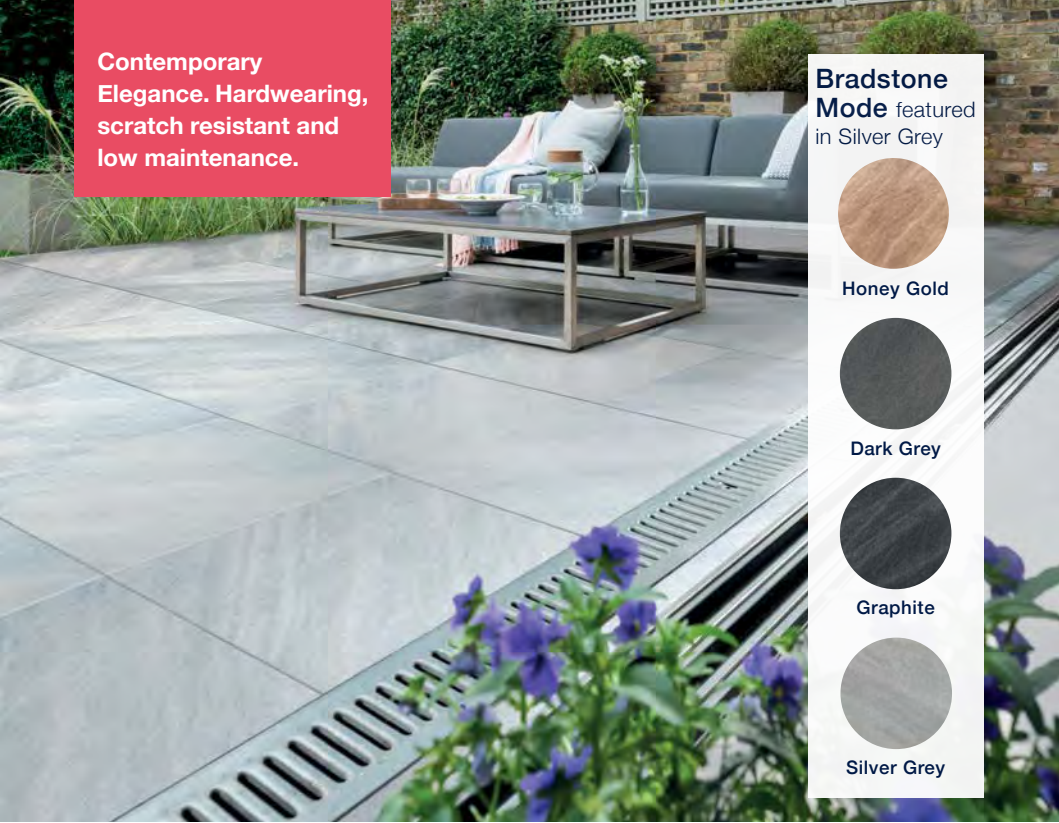

📞 SPECIAL ORDER – SPEAK TO STAFF AT YOUR NEAREST BRANCH FOR MORE INFORMATION

Beige

White

Anthracite

Bradstone  
Fooria

Contemporary  
Elegance. Hardwearing,  
scratch resistant and  
low maintenance.

**Bradstone  
Mode** featured  
in Silver Grey