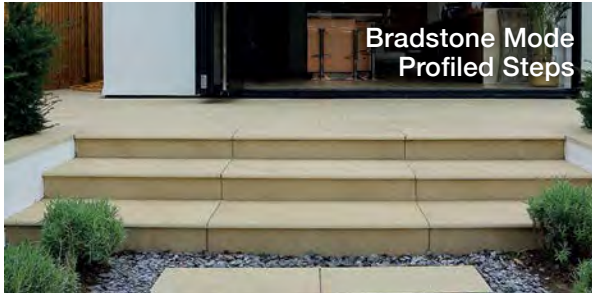

Steps & Stepping Stones

PRODUCTS	COLOURS	DIMENSIONS	PRICE PER UNIT/PACK		STOCKED
			EXC VAT	INC VAT	
Bradstone Mode Profiled Steps	- Honey Gold	900 x 450 x 20mm (0.41m² Pack)	£67.95	£81.54	
	- Silver Grey - Dark Grey - Graphite				
Bradstone Smooth Natural Sandstone Steps	- Dune	600 x 350 x 50mm Step	£521.25	£625.50	
	- Silver Grey	350 x 350 x 50mm Corner	£543.87	£652.64	
Bradstone Universal Steps	- Buff	330 x 325 x 18mm Steps	£12.63	£15.15	
	- Light Grey	330 x 330mm Step	£33.98	£40.78	
	- Dark Grey	Corner (2 units)			
		325 x 325 x 16mm Paver	£4.93	£5.92	

SPECIAL ORDER – SPEAK TO STAFF AT YOUR NEAREST BRANCH FOR MORE INFORMATION

Bradstone Mode Profiled Steps