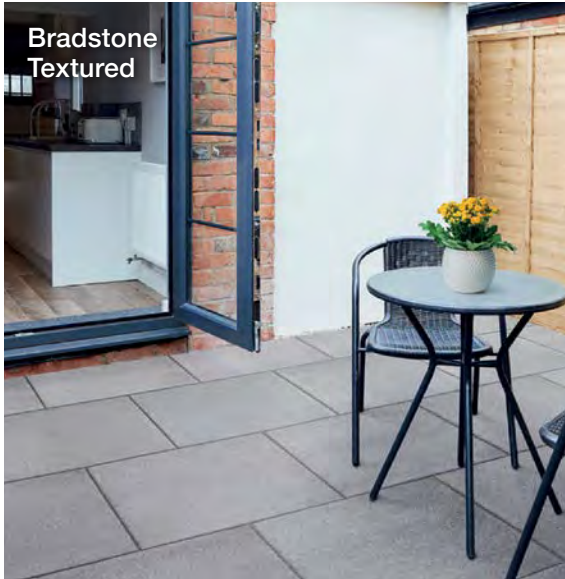

Paving

PRODUCTS	COLOURS	DIMENSIONS	PRICE PER UNIT/PACK		PRICE PER M²		STOCKED
			EXC VAT	INC VAT	EXC VAT	INC VAT	
Bradstone Carpet Stones Paving	- Rustic Red - Charcoal	Straight 1200 x 400mm 14.9m² pack (30 units)	£997.11	£1,196.53	£66.92	£80.30	☎
Bradstone Textured	- Buff	450 x 450mm 8.10m² pack (40 units)	£6.08	£7.30	£30.02	£36.03	✓
	- Red - Grey - Dark Grey	600 x 600mm 7.2m² pack (20 units)	£12.02	£14.42	£33.39	£40.07	✓
Bradstone Ashbourne ECO	- Cotswold - York Gold - York Brown - Weathered Grey	9.72m² Patio Pack (600 x 450mm, 450 x 450mm, 300 x 450mm)	£261.23	£313.48	£26.88	£32.25	✓
Bradstone Edale ECO	- Cream	450 x 450mm 16.08m² pack (76 units)	£271.09	£325.31	£16.86	£20.23	☎
	- Grey	450 x 450mm 16.08m² pack (76 units)	£4.16	£4.99	£19.66	£23.59	✓
	- Dark Grey	450 x 450mm 16.08m² pack (76 units)	£4.66	£5.59	£22.02	£26.43	✓
	- Cream - Grey	600 x 600mm 11.52m² pack (32 units)	£207.87	£249.44	£18.04	£21.65	☎
	- Dark Grey	600 x 600mm 11.52m² pack (32 units)	£219.01	£262.81	£19.01	£22.81	☎

☎ SPECIAL ORDER – SPEAK TO STAFF AT YOUR NEAREST BRANCH FOR MORE INFORMATION

Rustic Red