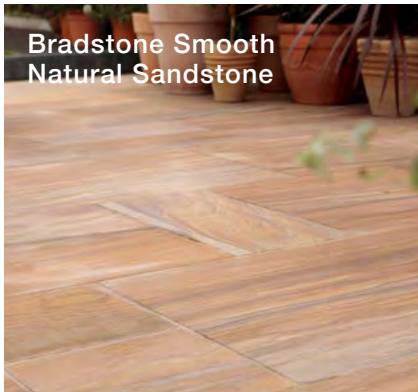

Natural Sandstone

PRODUCTS	COLOURS	DIMENSIONS	PRICE PER UNIT/PACK		PRICE PER M²		STOCKED
			EXC VAT	INC VAT	EXC VAT	INC VAT	
Bradstone Smooth Natural Sandstone	- New Dune - Rainbow	15.3m² Patio Pack (900 x 600mm, 600 x 600mm, 600 x 300mm, 300 x 300mm)	£720.16	£864.20	£47.07	£56.48	☎
Bradstone Blended Natural Sandstone	- Rustic Grey - Rustic Buff - Burnt Umber - Imperial Green	19.52m² Patio Pack (900 x 600mm, 600 x 600mm, 600 x 290mm, 290 x 290mm)	£397.01	£476.42	£20.34	£24.41	✓
	- Rustic Buff - Burnt Umber - Imperial Green	900 x 600mm 15.75m² pack (28 units)	£13.90	£16.68	£24.72	£29.66	✓
Bradstone Natural Sandstone Setts	- Autumn Green - Sunset Buff	100 x 100 x 30/ 45mm - Per Pack 750	£592.54	£711.05	£79.01	£94.81	☎
	- Silver Grey - Fossil Buff	100 x 100 x 30/ 45mm - Per Pack 750	£0.89	£1.06	£88.55	£106.26	✓

☎ SPECIAL ORDER – SPEAK TO STAFF AT YOUR NEAREST BRANCH FOR MORE INFORMATION